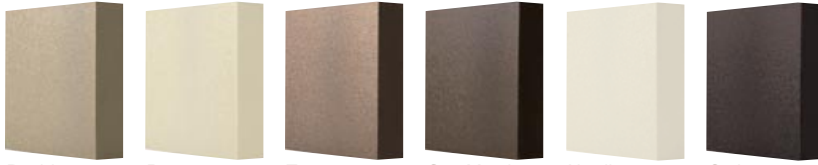

AND IT JUST GOT BETTER

This is a truly sustainable material with a refreshingly sophisticated aesthetic, proving that high design can be low impact.

CHOOSE FROM TWO COLLECTIONS

Base: A truly refined material made from 100% raw recycled waste. With contemporary colors and a sleek shimmer, 100 Percent Base is at home in any installation.

Blend: Uniquely combined colors in striking contrasts create an up-cycled material that swirls sustainability into any space.

100 Percent | **Base**

Boulder

Putty

Terra

Gun Metal

Nordic

Carbon