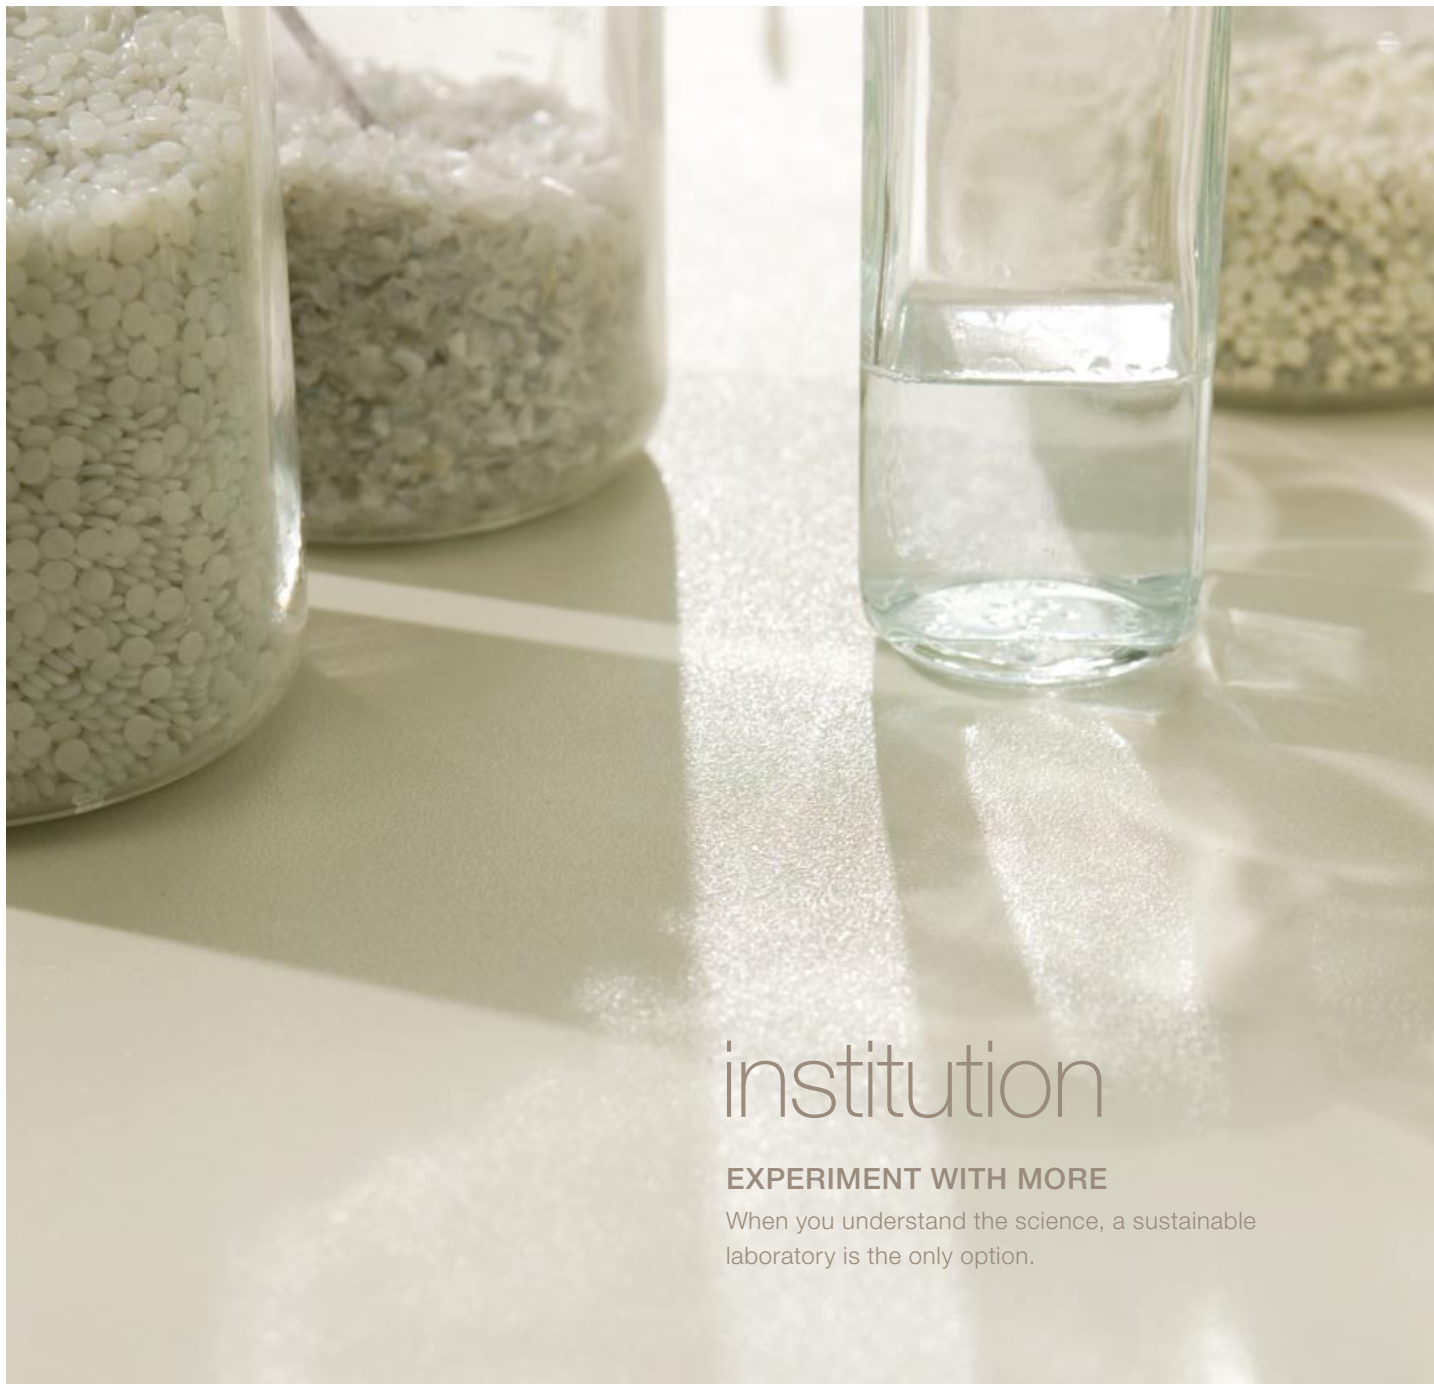

institution

EXPERIMENT WITH MORE

When you understand the science, a sustainable laboratory is the only option.