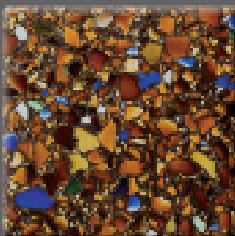

Hollywood Sage

Glass House

Cool Titanium

Floating Blue

Palladian Gray

Chivalry Blue

Cubist Clear

Bistro Green

Bistro Green with Patina

Alehouse Amber

Alehouse Amber with Patina

Charisma Blue

Charisma Blue with Patina

Cobalt Skyy®

Cobalt Skyy® with Patina

Every panel of Vetrasso is unique. Variations in pattern, color & distribution of glass are an inherent part of its beauty.