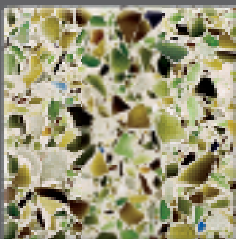

Champagne Flint

new

Margarita Flint

new

Martini Flint

new

Porter Flint

new

Hollywood Sage

Glass House

Cool Titanium

Floating Blue

Palladian Gray

Chivalry Blue

Cubist Clear

Bistro Green

Bistro Green with Patina

Alehouse Amber

Alehouse Amber with Patina

Charisma Blue

Charisma Blue with Patina

Cobalt Skyy®

Cobalt Skyy® with Patina

Every panel of Vetrasso is unique. Variations in pattern, color & distribution of glass are an inherent part of its beauty.