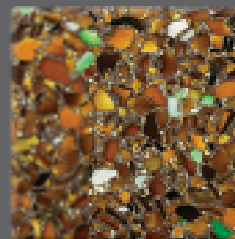

Hollywood Sage

Glass House

Cool Titanium

Floating Blue

Palladian Gray

Chivalry Blue

Cubist Clear

Bistro Green

Bistro Green with Patina

Alehouse Amber

Alehouse Amber with Patina

Charisma Blue

Charisma Blue with Patina

Cobalt Skyy®

Cobalt Skyy® with Patina

Every panel of Vetrasso is unique. Variations in pattern, color & distribution of glass are an inherent part of its beauty.