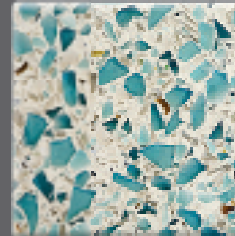

Vetrazzo®

Recycled glass . . . brilliantly transformed

The original recycled glass surfacing material

- 100% of our glass is recycled
- Vetrazzo panels are 85% recycled glass
- Up to 1,000 bottles in a single counter top
- Every panel is distinctive and unique

Hollywood Sage

Glass House

Cool Titanium

Floating Blue

Palladian Gray

Chivalry Blue

Cubist Clear

Bistro Green

Bistro Green with Patina

Alehouse Amber

Alehouse Amber with Patina

Charisma Blue

Charisma Blue with Patina

Cobalt Skyy®

Cobalt Skyy® with Patina

Every panel of Vetrasso is unique. Variations in pattern, color & distribution of glass are an inherent part of its beauty.