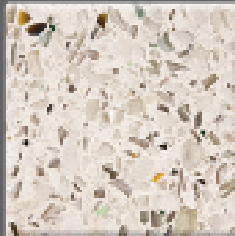

Vetrazzo®

Recycled glass . . . brilliantly transformed

The original recycled glass surfacing material

- 100% of our glass is recycled
- Vetrazzo panels are 85% recycled glass
- Up to 1,000 bottles in a single counter top
- Every panel is distinctive and unique

Champagne Flint

new

Margarita Flint

new

Martini Flint

new

Porter Flint

new

Hollywood Sage

Glass House

Cool Titanium

Floating Blue

Palladian Gray

Chivalry Blue

Cubist Clear

Bistro Green

Bistro Green with Patina

Alehouse Amber

Alehouse Amber with Patina

Charisma Blue

Charisma Blue with Patina

Cobalt Skyy®

Cobalt Skyy® with Patina

Every panel of Vetrasso is unique. Variations in pattern, color & distribution of glass are an inherent part of its beauty.