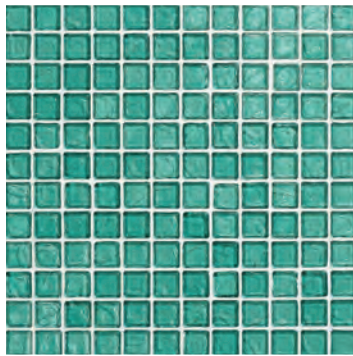

Echo Recycled Glass by Crossville

ACCENT INNOVATIONS

Sizes Available* (shown in Aqua, clear)

*Sheet mounted on 10-5/8" x 10-5/8" sheets

1" x 1"