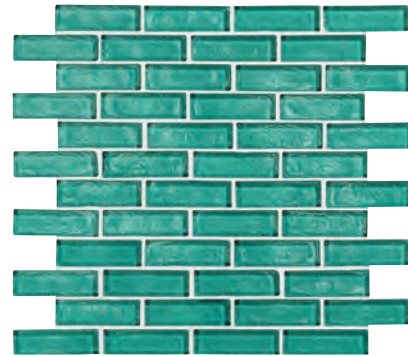

1" x 3" Offset Brick