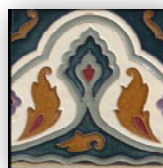

## TRIM

Surface Bullnose

Cove Base

Quarter-Round

Moldings

And many others all

available with corners

## DECORATIVES

Huge variety of unique raised, relief and cuerda seca decorative tiles

*The Debris Series* features over 112 glaze colors and contains over 50% recycled materials, creating one of the most beautiful, sustainable ceramic products on the market. Its unique clay body contains more post-consumer waste than any other tile on the market in the form of curbside waste glass, and we also incorporate local Bay Area waste granite dust and used sandblasting abrasives. The result is a terra cotta colored stone body with a warm red-brown hue that is truly beautiful, unique, and sustainable.