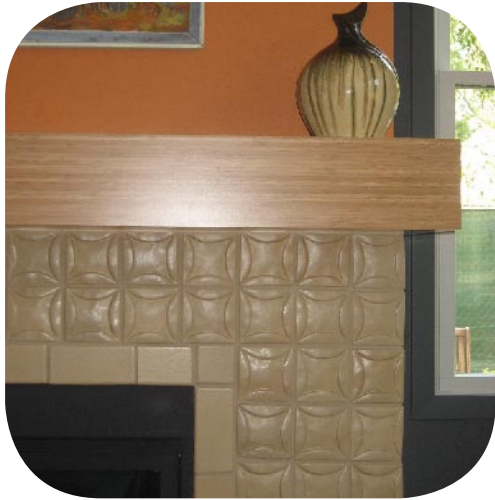

# DEBRIS SERIES

*Beautiful tile containing over 50% recycled materials*

- *Highly diverse line offering hundreds of sizes, shapes and glaze finishes*
- *Huge selection of unique matching decorative tiles and trims*
- *Recommended for all residential and light commercial applications*
- *Over 50% recycled materials including more post-consumer waste than any other tile on the market*
- *Designed and Manufactured in California for over 24 years*

## FIELD

2x2, 2x4, 2x6, 2x8,

3x3, 3x6, 3x12,

4x4, 4x8, 4x12,

6x6, 6x12, 8x8, 12x12

Variety of triangles, hexagons, octagons, rhomboids and others

## TRIM

Surface Bullnose

Cove Base

Quarter-Round

Moldings

And many others all

available with corners

## DECORATIVES

Huge variety of unique raised, relief and cuerda seca decorative tiles

*The Debris Series* features over 112 glaze colors and contains over 50% recycled materials, creating one of the most beautiful, sustainable ceramic products on the market. Its unique clay body contains more post-consumer waste than any other tile on the market in the form of curbside waste glass, and we also incorporate local Bay Area waste granite dust and used sandblasting abrasives. The result is a terra cotta colored stone body with a warm red-brown hue that is truly beautiful, unique, and sustainable.