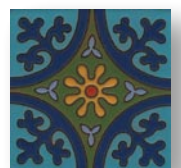

## FIELD

2x2, 2x4, 2x6, 2x8,

3x3, 3x6, 3x12,

4x4, 4x8, 4x12,

6x6, 6x12, 8x8, 12x12

Variety of triangles, hexagons, octagons, rhomboids and others

## TRIM

Surface Bullnose

Cove Base

Quarter-Round

Moldings

And many others all

available with corners

## DECORATIVES

Huge variety of unique raised, relief and cuerda seca decorative tiles

*The Debris Series* features over 112 glaze colors and contains over 50% recycled materials, creating one of the most beautiful, sustainable ceramic products on the market. Its unique clay body contains more post-consumer waste than any other tile on the market in the form of curbside waste glass, and we also incorporate local Bay Area waste granite dust and used sandblasting abrasives. The result is a terra cotta colored stone body with a warm red-brown hue that is truly beautiful, unique, and sustainable.